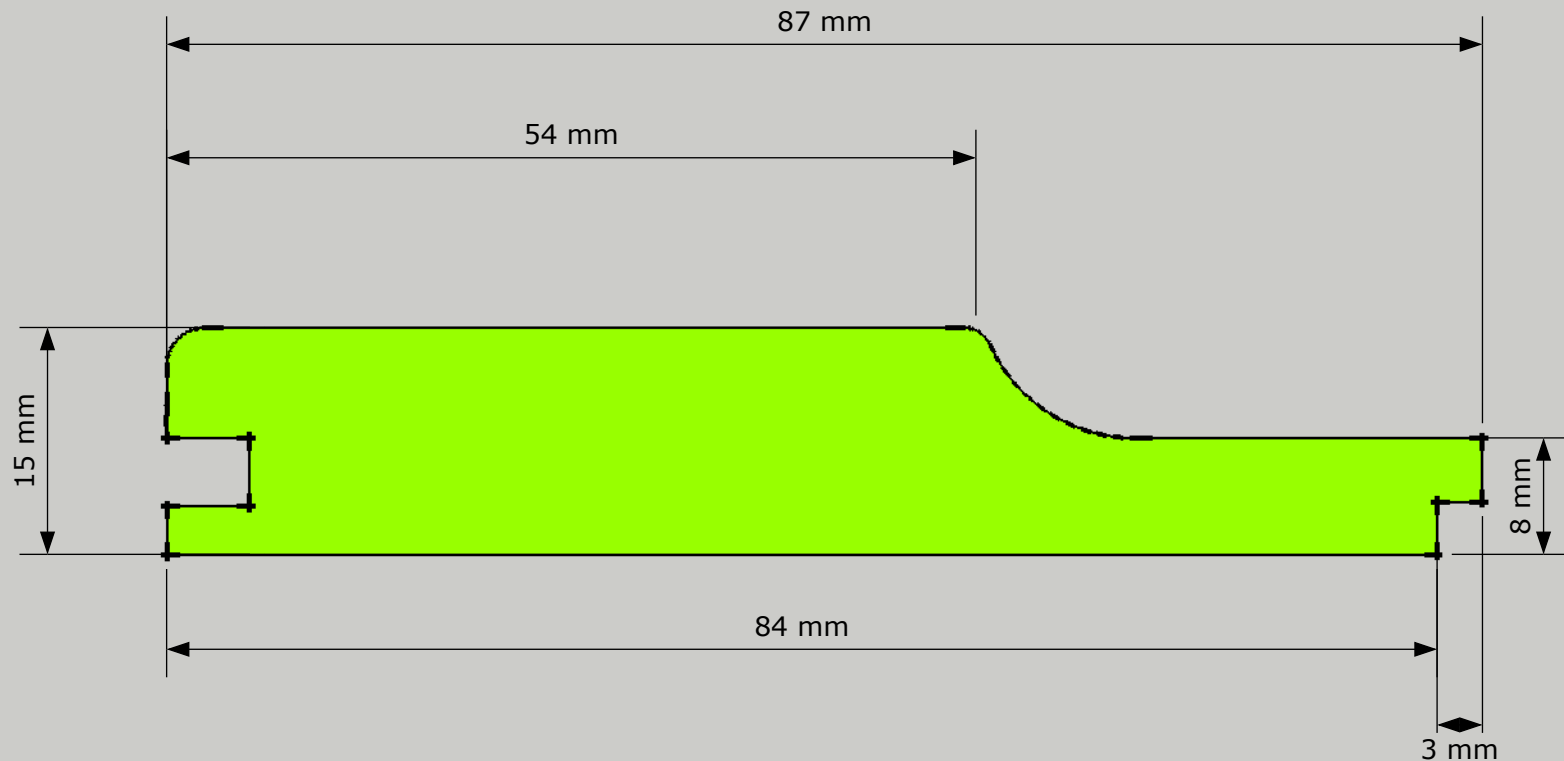

Woodpecker Timber Imports

SHIPLAP PROFILE
AVAILABLE IN UPTO 8FT LENGTHS

WOODPECKER JOINERY (UK) LIMITED, UNIT 10 NEW ROAD INDUSTRIAL ESTATE, HIXON, STAFFORDSHIRE, ST18 0PJ
TEL . 01889 271322 MOBILE . 07740 174504 FAX. 01889 270650