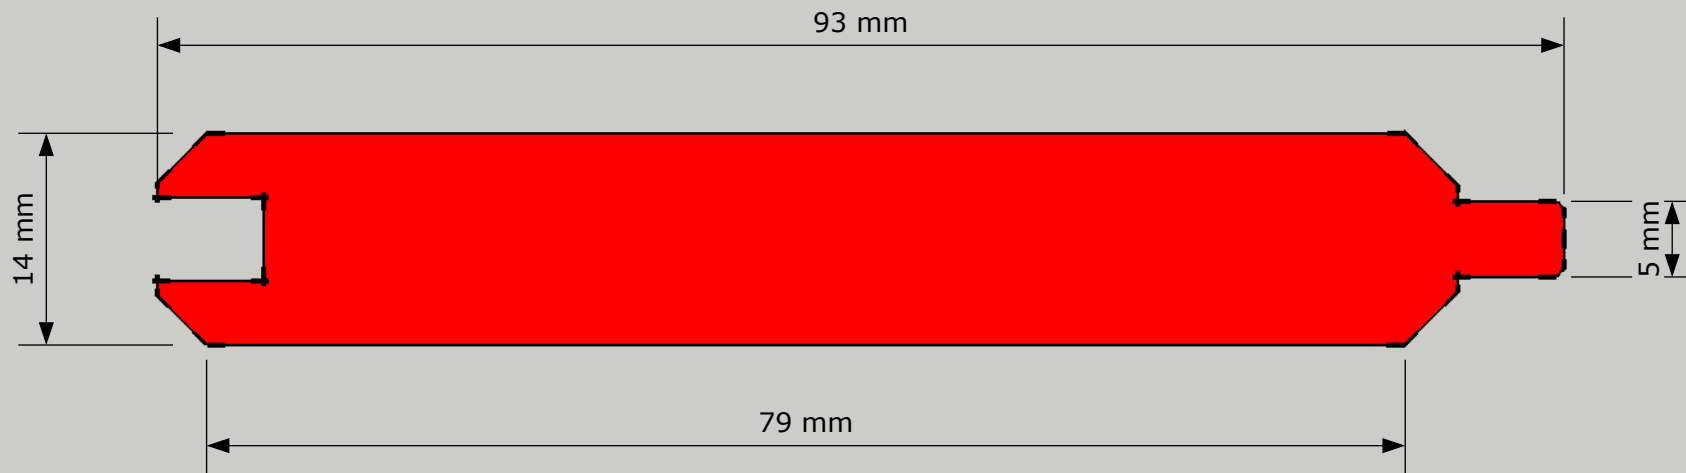

Woodpecker Timber Imports

TONGUE AND GROOVED PROFILE
AVAILABLE IN 3FT & 6FT LENGTHS

WOODPECKER JOINERY (UK) LIMITED, UNIT 10 NEW ROAD INDUSTRIAL ESTATE, HIXON, STAFFORDSHIRE, ST18 0PJ
TEL . 01889 271322 MOBILE . 07740 174504 FAX. 01889 270650